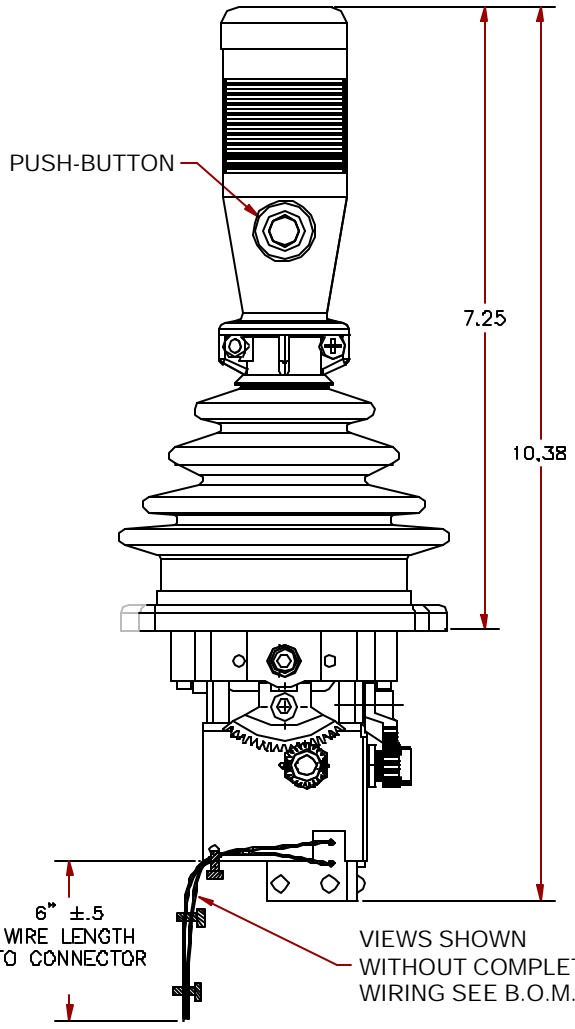

THIS DRAWING IS THE SOLE PROPERTY OF OEM CONTROLS INC., 10 CONTROLS DRIVE, SHELTON, CT 06484, USA. THIS DOCUMENT CONTAINS OEM PROPRIETARY INFORMATION. WRITTEN PERMISSION TO USE OR DISCLOSE ANY INFORMATION HEREIN MUST BE OBTAINED FROM OEM.

REVISIONS			
REV	DESCRIPTION	DATE	APPROVED
A	ORIGINAL	AJS 1/31/01	

DRAWN BY: AJS CHECKED: APVD ENG: APVD DESN: APVD SALES: PROJECTION:	DATE: 1/31/01		10 Controls Drive - Shelton, CT 06484 Phone: (203) 929-8431 Fax: (203) 929-7546
MECHANICAL ASSY FOR DJS8 CONTROLLER WITH DIGI-SENSOR			
PART NO. SCALE: N/A	DWG NO. A12491 SHEET 1 of 1	REV A SIZE A	