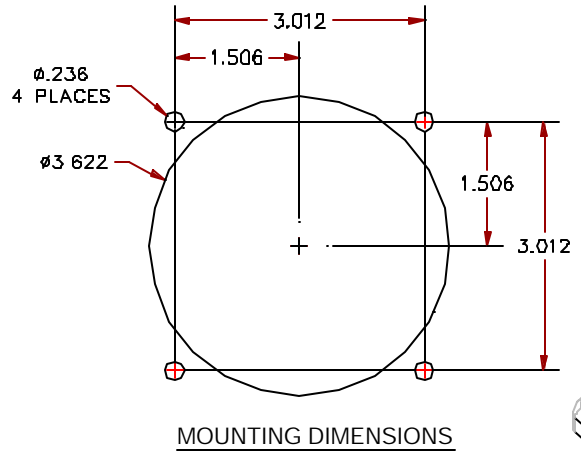

REVISIONS			
REV	DESCRIPTION	DATE	APPROVED
A	ORIGINAL	AJS 1/31/01	

DRAWN BY: AJS CHECKED: APVD ENG: APVD DESN: APVD SALES: PROJECTION:	DATE: 1/31/01		10 Controls Drive - Shelton, CT 06484 Phone: (203) 929-8431 Fax: (203) 929-7546
MECHANICAL ASSY FOR DJS8 CONTROLLER WITH DIGI-SENSOR			
PART NO. SCALE: N/A	DWG NO. A12491 SHEET 1 of 1	REV A SIZE A	