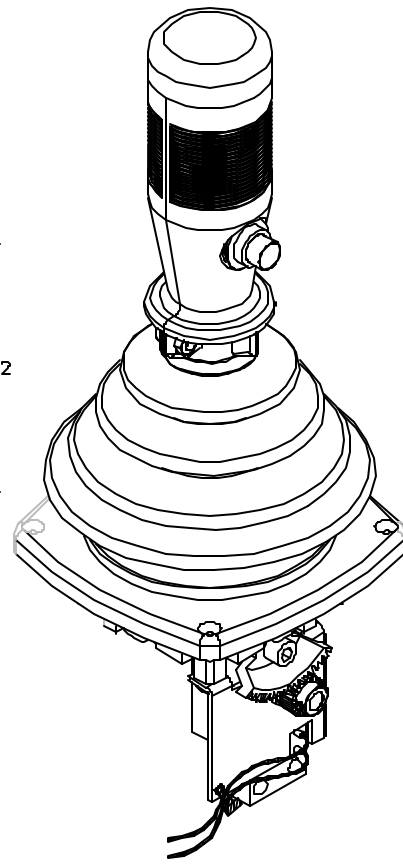

THIS DRAWING IS THE SOLE PROPERTY OF OEM CONTROLS INC., 10 CONTROLS DRIVE, SHELTON, CT 06484, USA. THIS DOCUMENT CONTAINS OEM PROPRIETARY INFORMATION. WRITTEN PERMISSION TO USE OR DISCLOSE ANY INFORMATION HEREIN MUST BE OBTAINED FROM OEM.

REVISIONS			
REV	DESCRIPTION	DATE	APPROVED
A	ORIGINAL	AJS 1/31/01	

DRAWN BY: AJS CHECKED: APVD ENG: APVD DESN: APVD SALES: PROJECTION:	DATE: 1/31/01		10 Controls Drive - Shelton, CT 06484 Phone: (203) 929-8431 Fax: (203) 929-7546
MECHANICAL ASSY FOR DJS8 CONTROLLER WITH DIGI-SENSOR			
PART NO. SCALE: N/A	DWG NO. A12491 SHEET 1 of 1	REV A SIZE A	